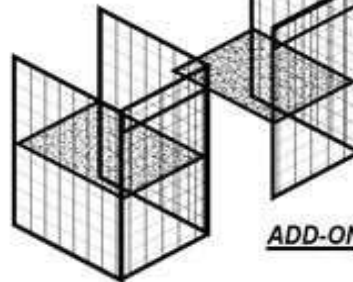

Wire Storage Lockers

Heavy-Duty 2"x2"x10 gauge welded wire mesh construction.

Roll-formed angle frame to support pre-hung doors c/w hasp/latch for padlock.

Easy to assemble with modular panels. There will be no Post between panels.

Standard height is 90" on all units.

Two tier designs allows for center solid or wire mesh shelf.

Optional Shelf , Roof and Back assembly sold separately.

Colour: Blue; Black or Grey.

SINGLE TIER LAYOUT:

STARTER

ADD-ON

DOUBLE TIER LAYOUT:

STARTER

ADD-ON

TRIPLE TIER LAYOUT:

STARTER

ADD-ON

Wire Mesh Locker Estimate Prices (Price Based on Min Qty 5)